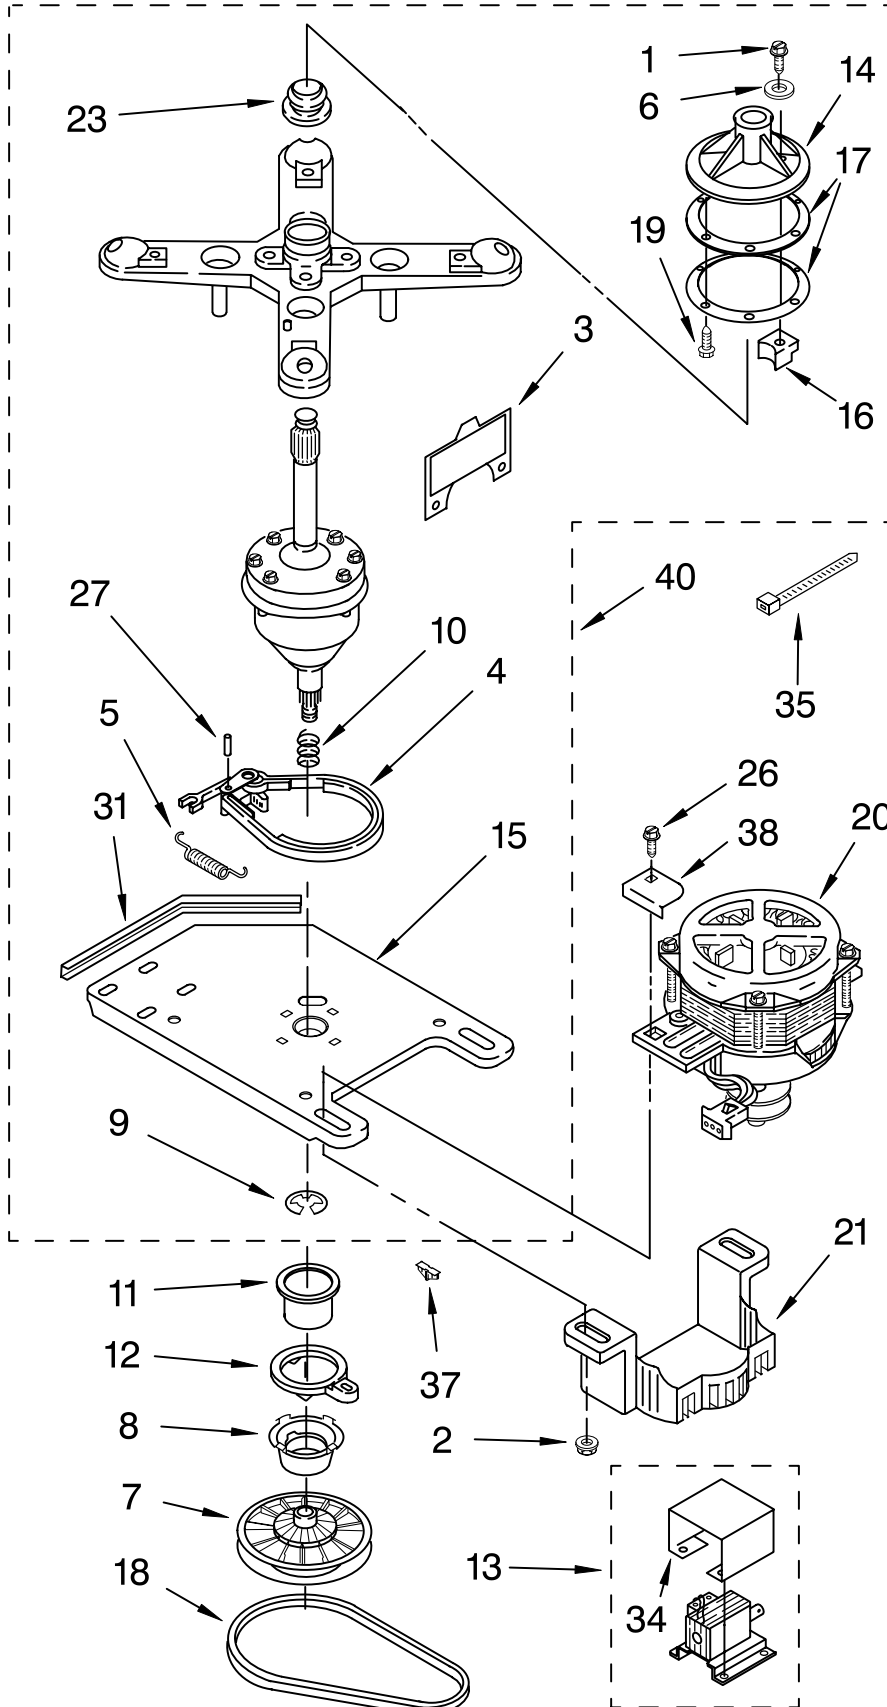

(White)

Illus. No.	Part No.	DESCRIPTION
1	3428670	Tube & Dispenser Assembly
2	3428391	Filter
3	3400061	Screw
4	3428392	Agitator
5	3968262	Tub Ring
6	3428186	Basket
7	3969019	Vacuum Break Asm
8	3968473	Tub & Inlet Asm
9	3430159	Hose, Pressure Switch
10	3430339	Hose, Bleach
11	3400872	Screw 8-18 x 3/8 (2)
12	370452	Clamp, Hose
14	3428814	Shield, Tub/Motor
15	3968185	Clamp
18	3934565	Balance Ring
19	3966238	Hose, Tub Overflow
20	3429682	Screw (2)
21	3968381	Seal

FOR ORDERING INFORMATION REFER TO PARTS PRICE LIST

TRANSMISSION, MOTOR AND PUMP PARTS

For Model: LCR7244HQ1

(White)

Illus. No.	Part No.	DESCRIPTION
1	3428430	Screw
2	3934662	Hex Nut (2)
3	3967287	Shield, Motor Splash
4	3428323	Brake Band
5	3428342	Spring, Brake
6	3429750	Washer
7	3428359	Pulley, Splutch
8	3428378	Cam, Splutch
9	3934678	Snap Ring
10	3934212	Spring, Splutch
11	3428380	Slider, Splutch
12	3428379	Cam Ring, Splutch
13	3966774	Solenoid
14	3934735	Hub, Drive
15	3430205	Plate, Bottom
16	3428429	Saddle Block
17	3428179	Gasket, Hub
18	3934700	Drive Belt
19	3934714	Screw
20	3934201	Motor, Main Drive (Includes Item 6)
21	3935999	Shield, Pulley
22	3967956	Pump (Complete)
23	3428286	Seal
25	3967955	Screw
26	3934663	Bolt, Motor Mounting (2)
27	3934183	Pin, Brake Band
31	3429705	Protector, Edge
34	3967288	Shield, Solenoid
35	3429563	Tie, Wire
37	3429416	Lock, Solenoid
38	3430197	Shield, Motor Connector
39	3967815	Shield, Pump
40	3966743	Transmission Kit